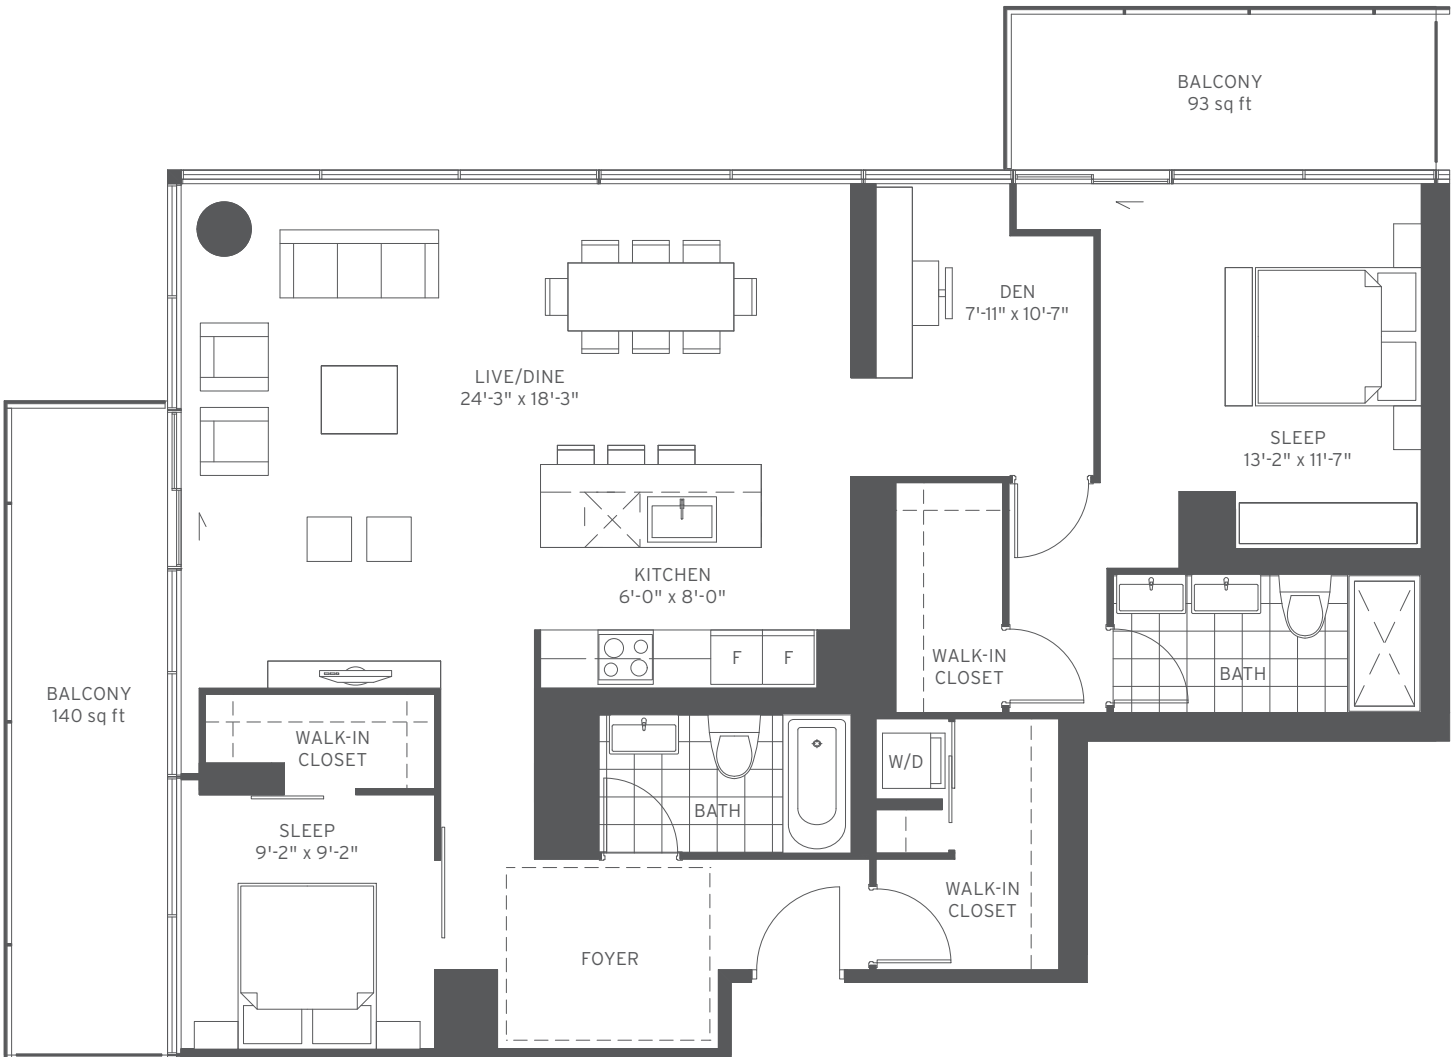

FLOORS: 10-32

TWO BEDROOM + DEN INTERIOR 1,288 SF

10/11

Sizes and specifications subject to change without notice. E. + O. E.