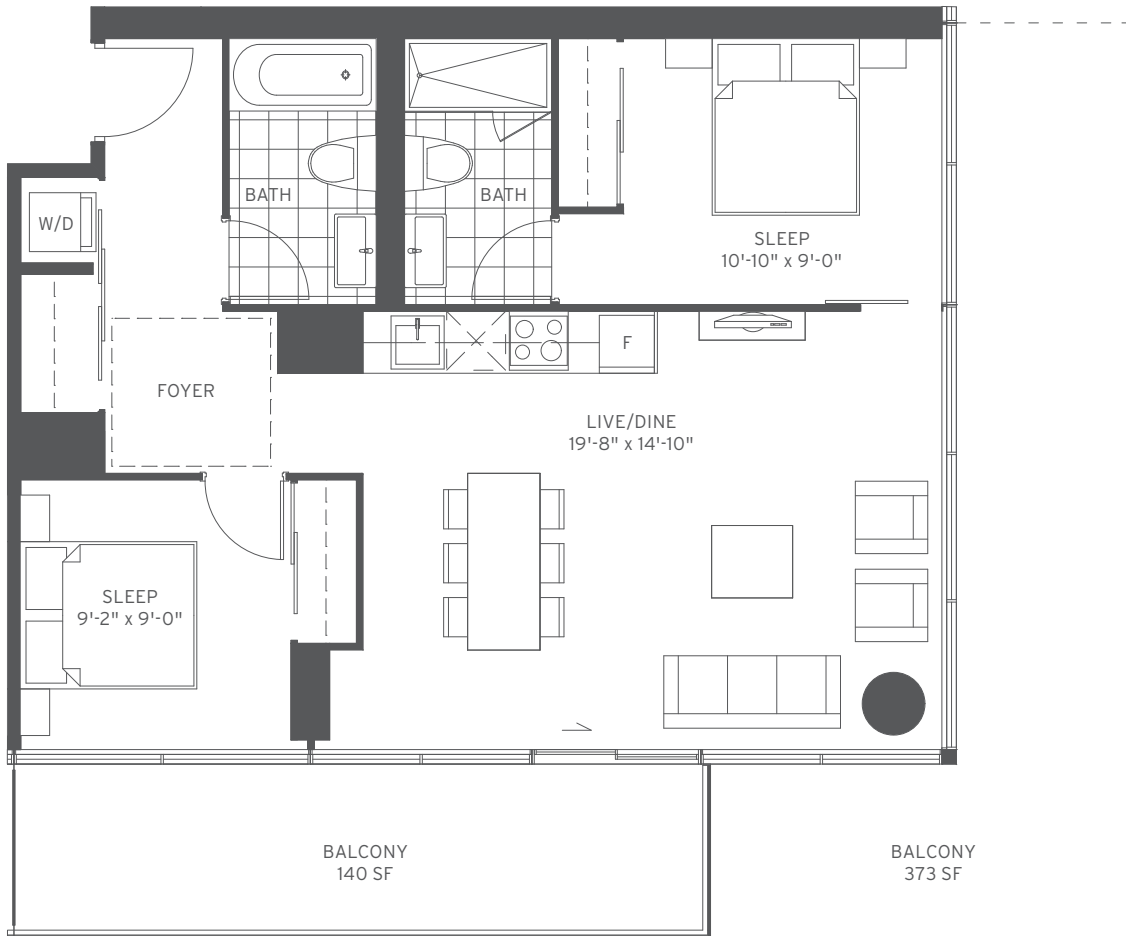

FLOORS:10-15/31-36

FLOORS:16-30

# TWO BEDROOM INTERIOR 794 SF

FLOORS: 16-30

FLOORS: 10-15 & 31-36

Sizes and specifications subject to change without notice. E. + O. E.