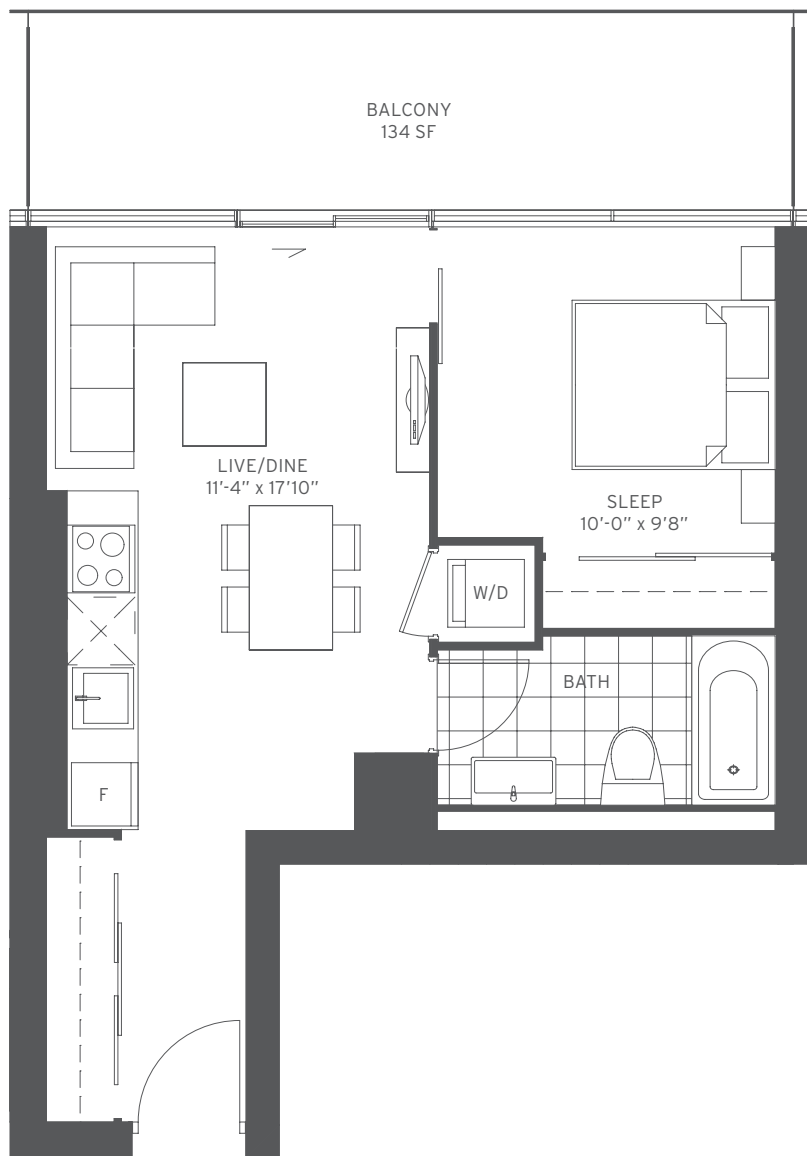

FLOORS: 2-8

ONE BEDROOM INTERIOR 501 SF

P7